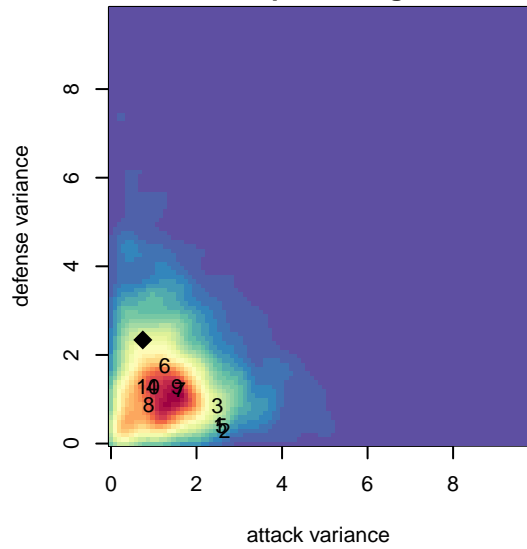

Kalama Chinooks G01

Kalama, WA
G01 total strength=649
attack=0.55 defense=0.63

alt names used:
Kalama Chinooks

Venues played:
2015 PCU Summer Classic U14 Silver
2015 Mt Hood Challenge U14

**attack and defense variance (black dot)
relative to other teams
and top 10 in region**

**attack and defense rating
relative to others at age
and all opponents in last 13 months**

**attack and defense rating
relative to others at age
and all opponents in last 13 months**

Performance relative to 13 month average

Performance relative to 13 month average

Distribution of opponents
 Red = Lose zone, Blue = Win zone, Green = Even
 Black line separates win/lose zones

lot. A=Neither has attack advantage, B=Opponent has both attack and defense advantage, C=Opponent has both attack and defense disadvantage, D=Both have