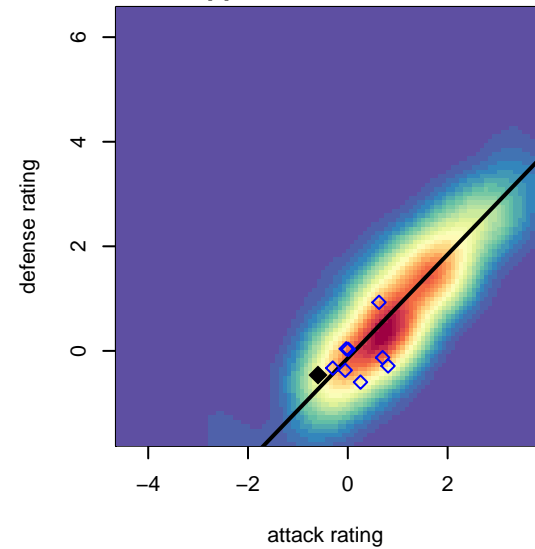

Kalama Chinooks G01

Kalama, WA
G01 total strength=649
attack=0.55 defense=0.63

alt names used:
Kalama Chinooks

Venues played:
2015 PCU Summer Classic U14 Silver
2015 Mt Hood Challenge U14

**attack and defense variance (black dot)
relative to other teams
and top 10 in region**

**attack and defense rating
relative to others at age
and all opponents in last 13 months**

**attack and defense rating
relative to others at age
and all opponents in last 13 months**

Performance relative to 13 month average

Performance relative to 13 month average

Distribution of opponents
 Red = Lose zone, Blue = Win zone, Green = Even
 Black line separates win/lose zones

lot. A=Neither has attack advantage, B=Opponent has both attack and defense advantage, C=Opponent has both attack and defense disadvantage, D=Both have