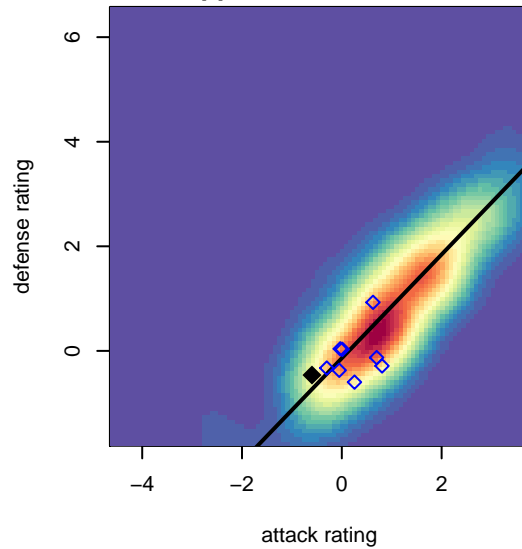

Kalama Chinooks G01

Kalama, WA
G01 total strength=649
attack=0.55 defense=0.63

alt names used:
Kalama Chinooks

Venues played:
2015 PCU Summer Classic U14 Silver
2015 Mt Hood Challenge U14

**attack and defense variance (black dot)
relative to other teams
and top 10 in region**

**attack and defense rating
relative to others at age
and all opponents in last 13 months**

**attack and defense rating
relative to others at age
and all opponents in last 13 months**

Performance relative to 13 month average

Performance relative to 13 month average

Distribution of opponents
 Red = Lose zone, Blue = Win zone, Green = Even
 Black line separates win/lose zones

lot. A=Neither has attack advantage, B=Opponent has both attack and defense advantage, C=Opponent has both attack and defense disadvantage, D=Both have